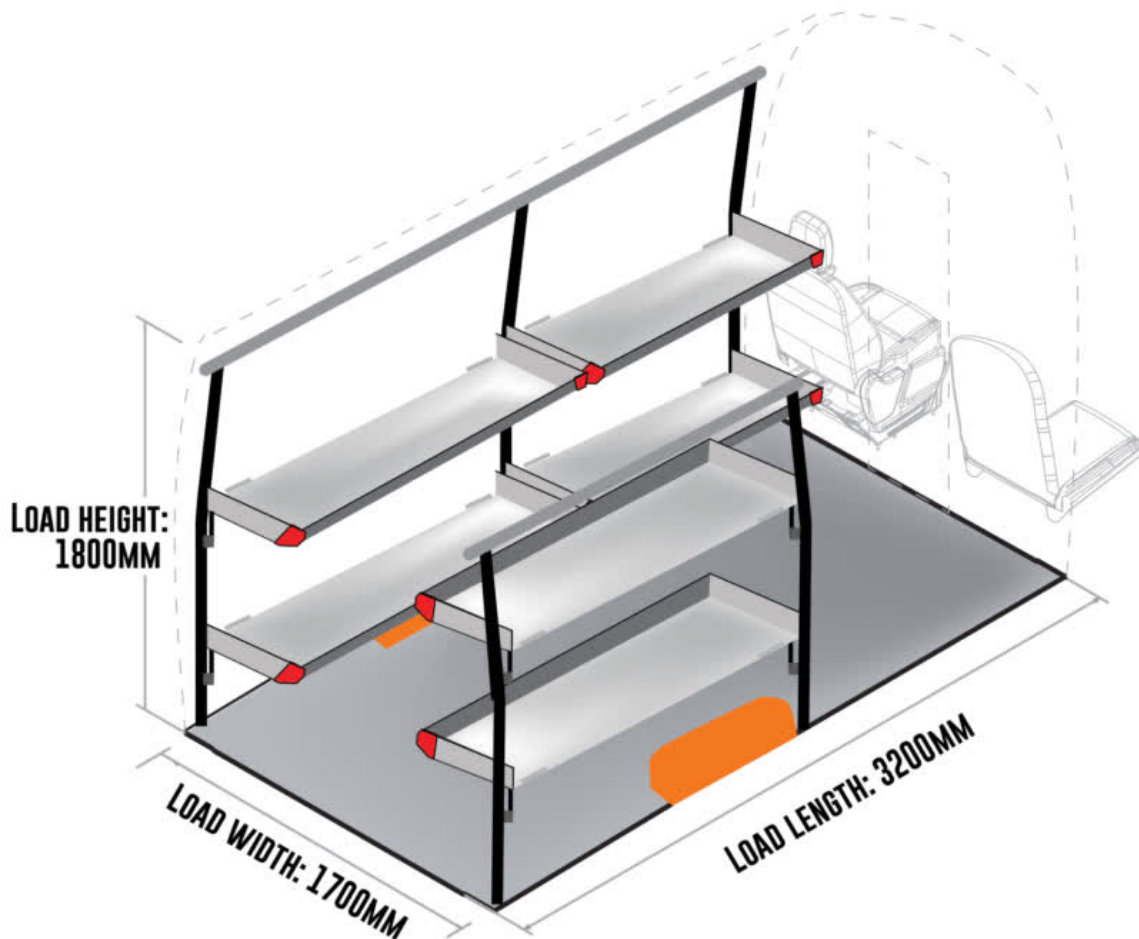

Brigitte's Van Details

Model: Iveco Daily
35S13

Passengers: 2
Cargo: 16 m³

Foldable shelved cargo
space
Interior front-rear
access.

Dimensions (Exterior):

Height: 2720mm
Length: 6000mm
Width: 1996mm
Rear door height: 1800mm
Rear door width: 1530mm
Side door height: 1800mm
Side door width: 1250mm

Dimensions (Interior):

Load height: 1800mm
Load length: 3200mm
Load width: 1700mm
Load volume: 16m³.

Cabine:

1x Fixed driver seat
1x Foldable
passenger seat